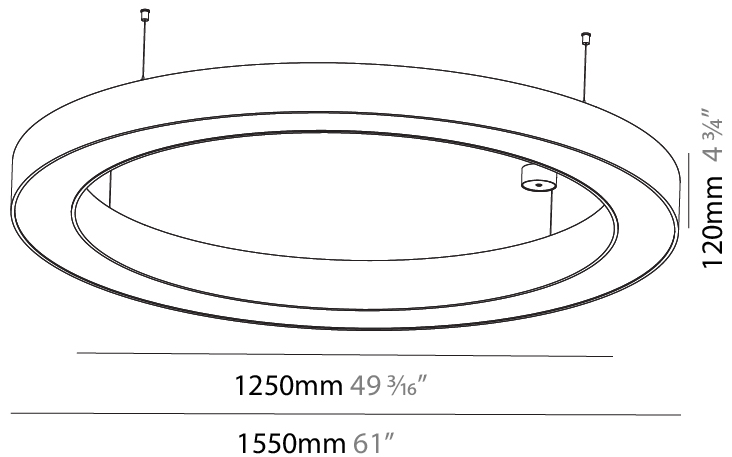

GENERAL

Series: Glorious
Subseries: Glorious
Brand: Prolicht
Division: Architectural
Mounting Type: Suspension
Mounting Location: Ceiling
Subcategory: Ambient

PHYSICAL

Shape: Round
Diameter (mm): 1550
Diameter (in): 61
Height (mm): 120
Height (in): 4 ³/₄
Max. Overall Height (mm): 2120
Max. Overall Height (in): 83 ⁷/₁₆
Light Distribution: Direct
Weight (kg): 16.737
Weight (lbs): 36.82
Diffuser: PMMA - Opal or Micro-Prism
Fixture Finish: SSR / BKV / CWI / CRY / HAB / UFT / ITA / RUA / FTG / MYG / LOD / PUS / FRO / FUP / KIA / POP / BLS / SPG / MEY / GOH / GUM / CHC / COM / ABZ / JAG / OBR / MOS / ROR
Fixture Material: Aluminum

ELECTRICAL

Lamp Type: LED (Zhaga Standard)
Input Wattage (W): 75
Total Output Wattage (W): 60 / 48 (3500K)
Dimming: Non-Dimming / Phase Dimming (120Vac only) / 0-10V Dimming
Driver Included: Yes
Driver Location: Integrated
Driver Type: Constant Current
Driver Class: Class 2
Input Voltage (V): 120 - 277
Constant Current (MA): 350 / 700/800 (3500K)

LED

Color Temperature (°K): 3000 / 3500 / 4000
Max. Delivered Lumen (lm): 6920 / 7164 / 7310
CRI: >80 CRI
Efficiency (%): 0.65
Lamp Life (hrs): 50000

OPTICAL

RATINGS AND CERTIFICATIONS

Certified By: Certified for North American Standards
IP rating: IP20

PROJECT	_____
TYPE	_____
SPECIFIER	_____
QUANTITY	_____
DATE	_____