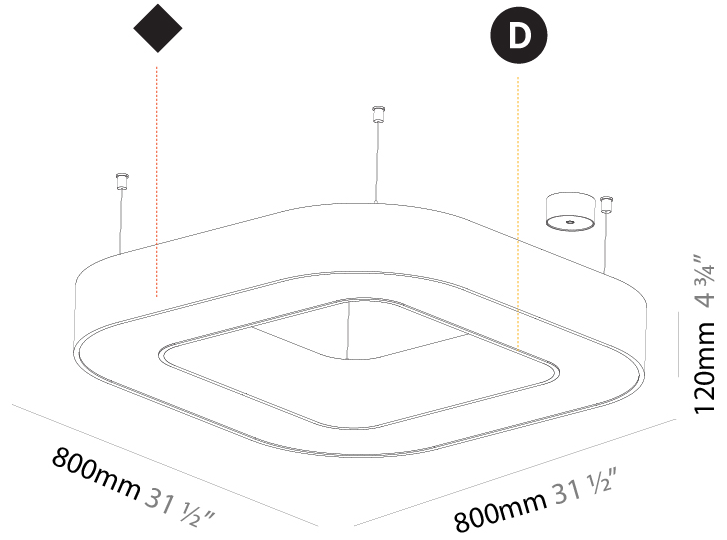

GENERAL

Series: Glorious
Subseries: Glorious Quantum
Brand: Prolicht
Division: Architectural
Mounting Type: Suspension
Mounting Location: Ceiling
Subcategory: Ambient

PHYSICAL

Shape: Square
Length (mm): 800
Length (in): 31 1/2
Width (mm): 800
Width (in): 31 1/2
Height (mm): 120
Height (in): 4 3/4
Max. Overall Height (mm): 2120
Max. Overall Height (in): 83 7/16
Light Distribution: Direct
Weight (kg): 9.422
Weight (lbs): 20.73
Diffuser: PMMA - Opal or Micro-Prism
Fixture Finish: SSR / BKV / CWI / CRY / HAB / UFT / ITA / RUA / FTG / MYG / LOD / PUS / FRO / FUP / KIA / POP / BLS / SPG / MEY / GOH / GUM / CHC / COM / ABZ / JAG / OBR / MOS / ROR
Fixture Material: Aluminum

ELECTRICAL

Lamp Type: LED (Zhaga Standard)
Input Wattage (W): 40
Total Output Wattage (W): 31 / 25.6 (3500K)
Dimming: Non-Dimming / Phase Dimming (120Vac only) / 0-10V Dimming
Driver Included: Yes
Driver Location: Integrated
Driver Type: Constant Current - 120 / 277Vac
Driver Class: Class 2
Input Voltage (V): 120 - 277
Constant Current (MA): 350 / 800 (3500K)

LED

Color Temperature (°K): 3000 / 3500 / 4000
Max. Delivered Lumen (lm): 3690 / 3822 / 3900
CRI: >80 CRI
Efficiency (%): 65
Lamp Life (hrs): 50000

OPTICAL

RATINGS AND CERTIFICATIONS

Certified By: Certified for North American Standards
IP rating: IP20